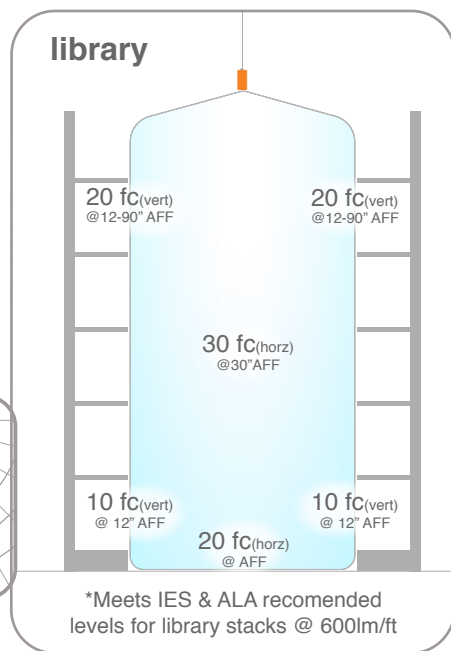

LucaLight T2 Series

Linear Asymmetric

general information

applications

- Office
- Corridor
- Retail
- Grocery
- Library

description

The L5 Aisle fixture is a luminaire designed specifically for applications such as aisles and corridors, where the main illumination is on the adjacent vertical surfaces while still providing light under the luminaire. Our L5 fixture comes in a variety of lumen outputs and can be cable suspended or hard mounted to a ceiling or structural element.

profile

1.75" x 4"

beam

1.75" x 4"

view of lens side of a 24" fixture

specifications

source solid state (LED)
 power 110-277V
 dimmable 0-10v
 efficacy fixture @ ~80lm/w
 output 100 to 1000 lm/ft
 wattage (lm/ft)x(ft)÷(80lm/w)
 life TM-21 (in progress)
 dimensions ... 1¼" x 4" x length
 material extruded aluminum
 finish powdercoat
 warranty 5 years
 certification cULus 1598

ordering

| T2 | configuration | | | physical | | | optical | | | |
|----|---------------|---------|-----------|----------|--------|--------|----------|----------|------|-----|
| | type | beam | direction | length | mount | finish | CCT | lumen/ft | SDCM | CRI |
| T2 | Aisle | Up | 18 | Pendent | Silver | 2700°K | 100 600 | 3-step | 70 | |
| | Grazer | Side | 24 | Top | Black | 3000°K | 200 700 | 5-step | 80 | |
| | Ceiling | Down | 30 | Side | White | 3500°K | 300 800 | | 90 | |
| | Wide | +Adjust | 36 | Bottom | Other | 4100°K | 400 900 | | | |
| | | | 42 | | | 5400°K | 500 1000 | | | |
| | | | 48 | | | | | | | |

see mounting sheet for a variety of options