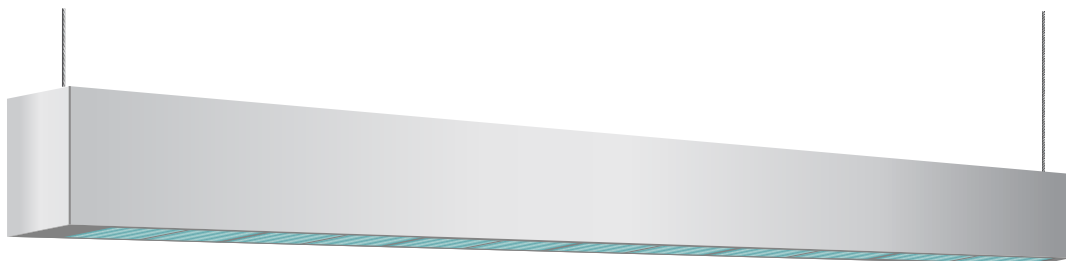

LucaLight T2 Series

Linear Asymmetric

general information

applications

- Office
- Corridor
- Retail
- Grocery
- Library

description

The L5 Aisle fixture is a luminaire designed specifically for applications such as aisles and corridors, where the main illumination is on the adjacent vertical surfaces while still providing light under the luminaire. Our L5 fixture comes in a variety of lumen outputs and can be cable suspended or hard mounted to a ceiling or structural element.

profile

1.75" x 4"

beam

1.75" x 4"

view of lens side of a 24" fixture

specifications

source solid state (LED)
 power 110-277V
 dimmable 0-10v
 efficacy fixture @ ~80lm/w
 output 100 to 1000 lm/ft
 wattage (lm/ft)x(ft)÷(80lm/w)
 life TM-21 (in progress)
 dimensions ... 1¼" x 4" x length
 material extruded aluminum
 finish powdercoat
 warranty 5 years
 certification cULus 1598

ordering

| T2 | configuration | | | physical | | | optical | | | |
|----|---------------|---------|-----------|----------|--------|--------|----------|----------|------|-----|
| | type | beam | direction | length | mount | finish | CCT | lumen/ft | SDCM | CRI |
| T2 | Aisle | Up | 18 | Pendent | Silver | 2700°K | 100 600 | 3-step | 70 | |
| | Grazer | Side | 24 | Top | Black | 3000°K | 200 700 | 5-step | 80 | |
| | Ceiling | Down | 30 | Side | White | 3500°K | 300 800 | | 90 | |
| | Wide | +Adjust | 36 | Bottom | Other | 4100°K | 400 900 | | | |
| | | | 42 | | | 5400°K | 500 1000 | | | |
| | | | 48 | | | | | | | |